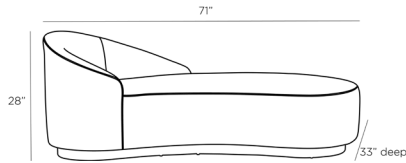

ARTERIOS

TURNER CHAISE MUSLIN GREY ASH, RIGHT ARM

8165

H: 28 IN, W: 71 IN, D: 33 IN

Muslin

This handsome devil is like its predecessors in the Turner Collection but with the arm working the other side. The blend of elegant upholstery and the grey ash wood is all glamour, appealing to style makers who appreciate bold design. The silhouette features one long sexy curve perfect for lounging. Covered in muslin, allowing you to slipcover or upholster in the fabric of your choice. Fabric and finish will vary.

APPEARANCE

Material	Muslin, Wood
Finish	Grey Ash, White
Finish Will Vary	true
Top Coat/Sealant	false

DIMENSIONS

Yardage To Reupholster 6

SHIPPING

Shipping Requirements	TruckShip
Product Weight	69.5 LBS
Gross Weight 1	75 LBS
Shipping Box 1	H: 30 IN, L: 73 IN, W: 35 IN

ADDITIONAL INFO

Fabric Composition	100% Cotton
Fabric Double Rub Count	12,000
Fabric Compliancy	NFPA-260, TB117-2013

CONTRACT

Contract Suitable	false
Contract Textile Suitability	Not Contract Suitable
Swatch Number	X60SW